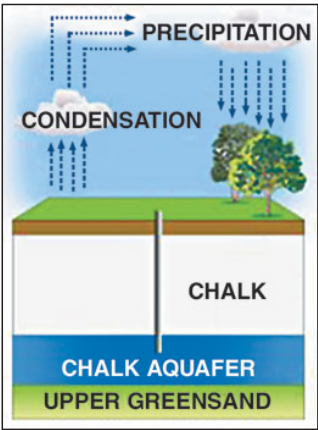

THE SOURCE

Chiltern Hills Pure English Water is bottled at source in the heart of the Chilterns, an area of outstanding natural beauty.

Drawn from a depth of 300 ft, it has naturally filtered through the chalk for over 50 years ensuring its purity. This unique water is low in both nitrates and sodium and has a high calcium content.

Our water quality has to meet strict EEC guidelines and is therefore tested hourly by our own on-site microbiologist. All production is only released to the customer once this strict testing procedure has been completed and the results verified (positive release).

As we are using refillable bottles, our production process uses Ozonation as a final protection for our water to ensure it reaches the customer in perfect condition. Ozone, commonly used in the industry, is activated oxygen (O₂) which disperses into the water without affecting the taste or composition.

Typical Analysis	Mg/l
Calcium	101
Magnesium	1.4
Sodium	9
Potassium	< 1
Chloride	15
Sulphate	12
Nitrate	6
Fluoride	0.49
Iron	0.02

HEALTHY LIVING

More and more people are opting for a healthier lifestyle...

...and discovering the benefits of drinking more water. Water is nature's way of quenching thirst and helping the body function properly. It is vital to health and wellbeing and makes up 70% of our body's composition.

Doctors and nutritionists recommend we drink at least 8 glasses of water every day. Drinking less water than our bodies require can lead to dehydration resulting in poor concentration, tiredness, irritability and headaches. Water keeps the office lively and happy.

As well as the beneficial effect that water has on our bodies, it is the natural and healthy way:

- to help control body weight
- to detox your body
- to enhance alternative therapies
- for anyone who is simply thirsty!